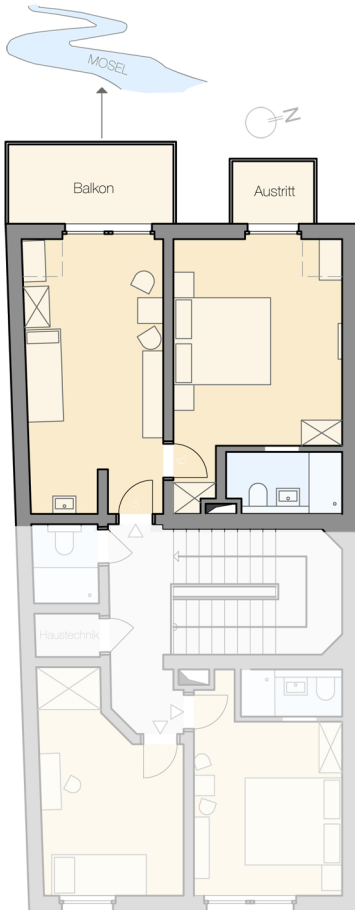

APARTMENT 5

Apartment with two rooms. One sleeping room with double bed and bathroom with shower a toilet and one additional room with studio couch and seating-accommodation. Additional bathroom on the floor. Both rooms have a balcony. Moselle side on 3rd floor.

-  - WiFi
-  WC - Shower and toilet
-  - Minibar
-  - Balcony
-  - TV
-  - Moselle view

2 + 2 persons
 (double bed + studio couch)

3. OG