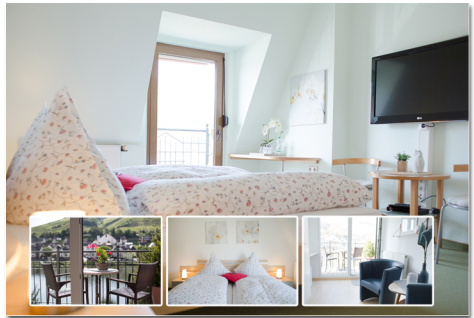

APARTMENT 5

Apartment with two rooms. One sleeping room with double bed and bathroom with shower a toilet and one additional room with studio couch and seating-accommodation. Additional bathroom on the floor. Both rooms have a balcony. Moselle side on 3rd floor.

-  - WiFi
-  WC - Shower and toilet
-  - Minibar
-  - Balcony
-  - TV
-  - Moselle view

2 + 2 persons
 (double bed + studio couch)

3. OG